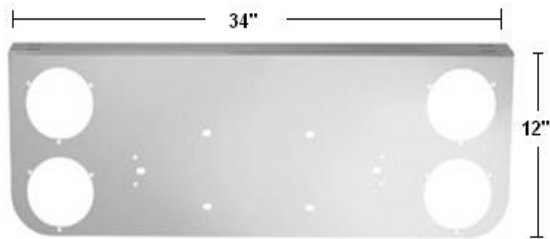

Light Bars

Light Bars– Chrome & Stainless Steel

BULK PACK: 1 PAIR PER CASE
DISPLAY PACK: 1 PER COLOR CASE
HARDWARE INCLUDED

Rear Light Bars

- 3132-1CP 3-3/4" Bolt Spacing Chrome Light Bar
- 3132-1S 3-3/4" Bolt Spacing T304SS Light Bar
- 3132-4S 3-3/4" Bolt Spacing T430SS Light Bar
- 3132-1CP-2.5 2-1/2" Bolt Spacing Chrome Light Bar
- 3132-1S-2.5 2-1/2" Bolt Spacing T304SS Light Bar
- 3132-4S-2.5 2-1/2" Bolt Spacing T430SS Light Bar
- 3132-1CP-2.0 2" Bolt Spacing Chrome Light Bar
- 3132-1S-2.0 2" Bolt Spacing T304SS Light Bar
- 3132-4S-2.0 2" Bolt Spacing T430SS Light Bar

- 1023-1RCP 34" x 12" Chrome Light Bar
- 1023-1RS 34" x 12" T304SS Light Bar
- 1023-4RS 34" x 12" T430SS Light Bar
- 1023-1CP 34" x 12" Chrome Light Bar
- 1023-1S 34" x 12" T304SS Light Bar
- 1023-4S 34" x 12" T430SS Light Bar
- 1025-1RCP 34" x 12" Chrome Light Bar
- 1025-1RS 34" x 12" T304SS Light Bar
- 1025-4RS 34" x 12" T430SS Light Bar