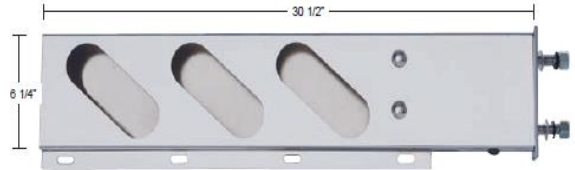

Light Bars

Light Bars– Chrome & Stainless Steel

BULK PACK: 1 PAIR PER CASE
DISPLAY PACK: 1 PER COLOR CASE
HARDWARE INCLUDED

Rear Light Bars

- 3132-1CP 3-3/4" Bolt Spacing Chrome Light Bar
- 3132-1S 3-3/4" Bolt Spacing T304SS Light Bar
- 3132-4S 3-3/4" Bolt Spacing T430SS Light Bar
- 3132-1CP-2.5 2-1/2" Bolt Spacing Chrome Light Bar
- 3132-1S-2.5 2-1/2" Bolt Spacing T304SS Light Bar
- 3132-4S-2.5 2-1/2" Bolt Spacing T430SS Light Bar
- 3132-1CP-2.0 2" Bolt Spacing Chrome Light Bar
- 3132-1S-2.0 2" Bolt Spacing T304SS Light Bar
- 3132-4S-2.0 2" Bolt Spacing T430SS Light Bar

- 1023-1RCP 34" x 12" Chrome Light Bar
- 1023-1RS 34" x 12" T304SS Light Bar
- 1023-4RS 34" x 12" T430SS Light Bar
- 1023-1CP 34" x 12" Chrome Light Bar
- 1023-1S 34" x 12" T304SS Light Bar
- 1023-4S 34" x 12" T430SS Light Bar
- 1025-1RCP 34" x 12" Chrome Light Bar
- 1025-1RS 34" x 12" T304SS Light Bar
- 1025-4RS 34" x 12" T430SS Light Bar