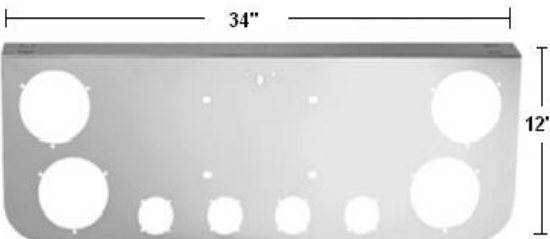

Light Bars

Light Bars– Chrome & Stainless Steel

BULK PACK: 1 PAIR PER CASE
DISPLAY PACK: 1 PER COLOR CASE
HARDWARE INCLUDED

Rear Light Bars

- 3132-1CP 3-3/4" Bolt Spacing Chrome Light Bar
- 3132-1S 3-3/4" Bolt Spacing T304SS Light Bar
- 3132-4S 3-3/4" Bolt Spacing T430SS Light Bar
- 3132-1CP-2.5 2-1/2" Bolt Spacing Chrome Light Bar
- 3132-1S-2.5 2-1/2" Bolt Spacing T304SS Light Bar
- 3132-4S-2.5 2-1/2" Bolt Spacing T430SS Light Bar
- 3132-1CP-2.0 2" Bolt Spacing Chrome Light Bar
- 3132-1S-2.0 2" Bolt Spacing T304SS Light Bar
- 3132-4S-2.0 2" Bolt Spacing T430SS Light Bar

- 1023-1RCP 34" x 12" Chrome Light Bar
- 1023-1RS 34" x 12" T304SS Light Bar
- 1023-4RS 34" x 12" T430SS Light Bar
- 1023-1CP 34" x 12" Chrome Light Bar
- 1023-1S 34" x 12" T304SS Light Bar
- 1023-4S 34" x 12" T430SS Light Bar
- 1025-1RCP 34" x 12" Chrome Light Bar
- 1025-1RS 34" x 12" T304SS Light Bar
- 1025-4RS 34" x 12" T430SS Light Bar