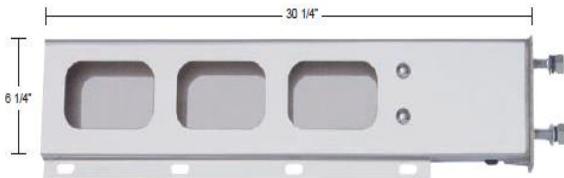

Light Bars– Chrome & Stainless Steel

BULK PACK: 1 PAIR PER CASE
DISPLAY PACK: 1 PER COLOR CASE
HARDWARE INCLUDED

Rear Light Bars

- 3130-1CP 3-3/4" Bolt Spacing Chrome Light Bar
- 3130-1S 3-3/4" Bolt Spacing T304SS Light Bar
- 3130-4S 3-3/4" Bolt Spacing T430SS Light Bar
- 3130-1CP-2.5 2-1/2" Bolt Spacing Chrome Light Bar
- 3130-1S-2.5 2-1/2" Bolt Spacing T304SS Light Bar
- 3130-4S-2.5 2-1/2" Bolt Spacing T430SS Light Bar
- 3130-1CP-2.0 2" Bolt Spacing Chrome Light Bar
- 3130-1S-2.0 2" Bolt Spacing T304SS Light Bar
- 3130-4S-2.0 2" Bolt Spacing T430SS Light Bar

- 3130-1CP 3-3/4" Bolt Spacing Chrome Light Bar
- 3130-1S 3-3/4" Bolt Spacing T304SS Light Bar
- 3130-4S 3-3/4" Bolt Spacing T430SS Light Bar
- 3130-1CP-2.5 2-1/2" Bolt Spacing Chrome Light Bar
- 3130-1S-2.5 2-1/2" Bolt Spacing T304SS Light Bar
- 3130-4S-2.5 2-1/2" Bolt Spacing T430SS Light Bar
- 3130-1CP-2.0 2" Bolt Spacing Chrome Light Bar
- 3130-1S-2.0 2" Bolt Spacing T304SS Light Bar
- 3130-4S-2.0 2" Bolt Spacing T430SS Light Bar