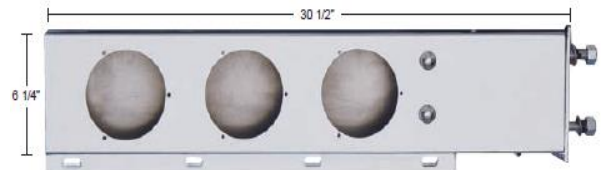

Light Bars– Chrome & Stainless Steel

BULK PACK: 1 PAIR PER CASE
DISPLAY PACK: 1 PER COLOR CASE
HARDWARE INCLUDED

Rear Light Bars

- 3130-1CP 3-3/4" Bolt Spacing Chrome Light Bar
- 3130-1S 3-3/4" Bolt Spacing T304SS Light Bar
- 3130-4S 3-3/4" Bolt Spacing T430SS Light Bar
- 3130-1CP-2.5 2-1/2" Bolt Spacing Chrome Light Bar
- 3130-1S-2.5 2-1/2" Bolt Spacing T304SS Light Bar
- 3130-4S-2.5 2-1/2" Bolt Spacing T430SS Light Bar
- 3130-1CP-2.0 2" Bolt Spacing Chrome Light Bar
- 3130-1S-2.0 2" Bolt Spacing T304SS Light Bar
- 3130-4S-2.0 2" Bolt Spacing T430SS Light Bar

- 3130-1CP 3-3/4" Bolt Spacing Chrome Light Bar
- 3130-1S 3-3/4" Bolt Spacing T304SS Light Bar
- 3130-4S 3-3/4" Bolt Spacing T430SS Light Bar
- 3130-1CP-2.5 2-1/2" Bolt Spacing Chrome Light Bar
- 3130-1S-2.5 2-1/2" Bolt Spacing T304SS Light Bar
- 3130-4S-2.5 2-1/2" Bolt Spacing T430SS Light Bar
- 3130-1CP-2.0 2" Bolt Spacing Chrome Light Bar
- 3130-1S-2.0 2" Bolt Spacing T304SS Light Bar
- 3130-4S-2.0 2" Bolt Spacing T430SS Light Bar