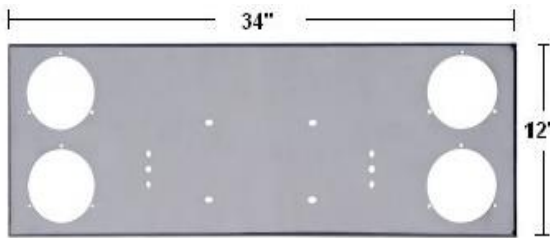

Light Bars

Light Bars– Chrome & Stainless Steel

BULK PACK: 1 PAIR PER CASE
DISPLAY PACK: 1 PER COLOR CASE
HARDWARE INCLUDED

Rear Light Bars

- 3132-1CP 3-3/4" Bolt Spacing Chrome Light Bar
- 3132-1S 3-3/4" Bolt Spacing T304SS Light Bar
- 3132-4S 3-3/4" Bolt Spacing T430SS Light Bar
- 3132-1CP-2.5 2-1/2" Bolt Spacing Chrome Light Bar
- 3132-1S-2.5 2-1/2" Bolt Spacing T304SS Light Bar
- 3132-4S-2.5 2-1/2" Bolt Spacing T430SS Light Bar
- 3132-1CP-2.0 2" Bolt Spacing Chrome Light Bar
- 3132-1S-2.0 2" Bolt Spacing T304SS Light Bar
- 3132-4S-2.0 2" Bolt Spacing T430SS Light Bar

- 1023-1RCP 34" x 12" Chrome Light Bar
- 1023-1RS 34" x 12" T304SS Light Bar
- 1023-4RS 34" x 12" T430SS Light Bar
- 1023-1CP 34" x 12" Chrome Light Bar
- 1023-1S 34" x 12" T304SS Light Bar
- 1023-4S 34" x 12" T430SS Light Bar
- 1025-1RCP 34" x 12" Chrome Light Bar
- 1025-1RS 34" x 12" T304SS Light Bar
- 1025-4RS 34" x 12" T430SS Light Bar